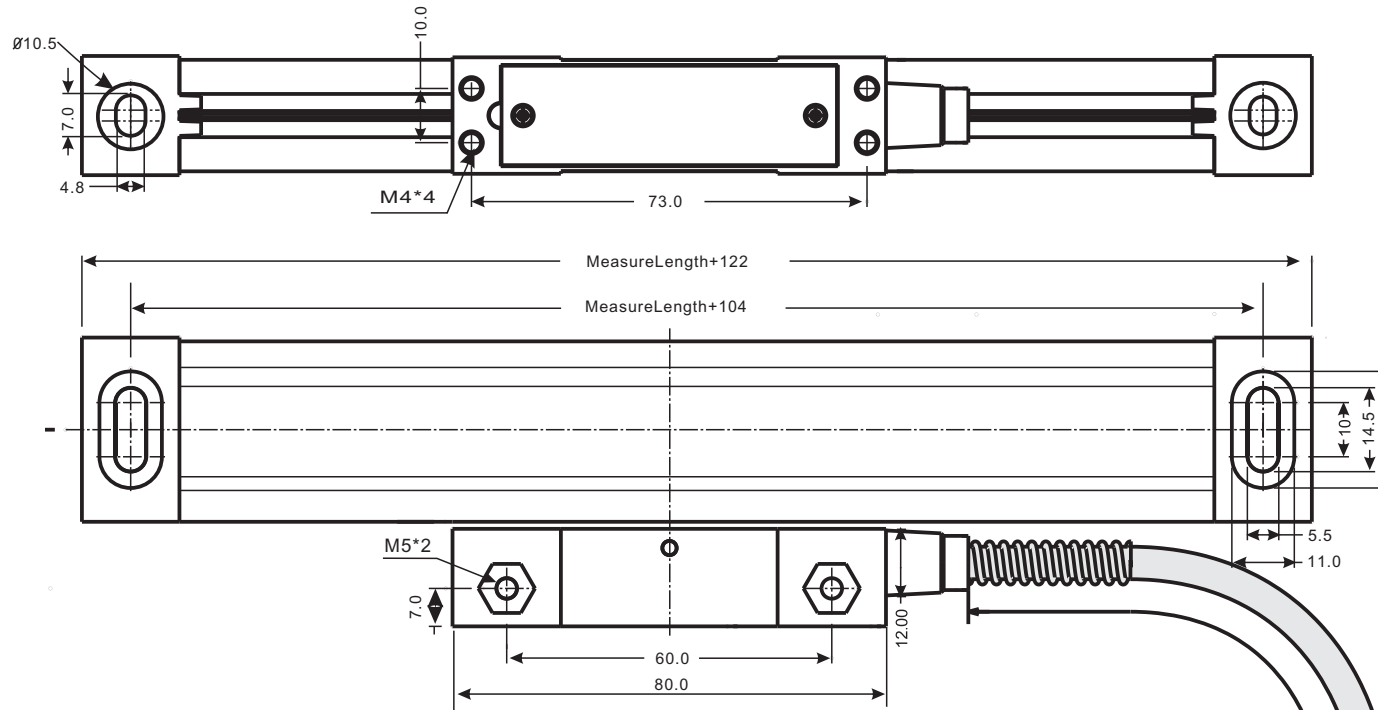

Unit: mm

Note:

Max Measure Length (ML): 1220 mm

Section Size: 22.0 x 52.8 mm²

Max Length : ML + 122 mm

Yihao Linear Scale

YE