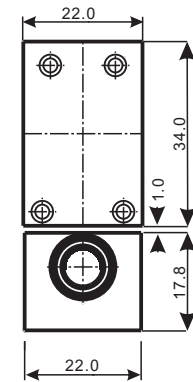

Unit: mm

Note:

Max Measure Length (ML): 1220 mm

Section Size: 22.0 x 52.8 mm²

Max Length : ML + 122 mm

Yihao Linear Scale

YE